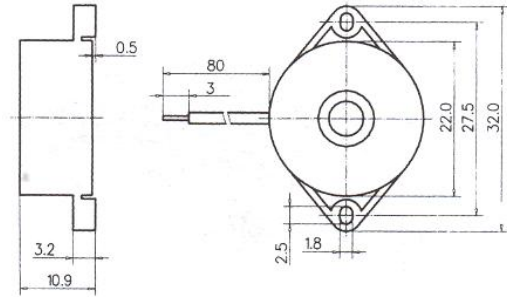

**Product Data Sheet**

**Part No. PB-2211 Non-Washable Type**

PB-2211

φ 22.0 × H10.9

***DIMENSIONS***

Type	Unit	PB-2211
Rated Voltage	(VDC)	12
Operating Voltage	(VDC)	3~28
Current Consumption	(mA)	< or = 8
Sound Output (Min)	(dB)	> or = 85
Resonance Frequency	(Hz)	4500±500
Operating Temp	(C)	-20~+70
Storage Temp	(C)	-30~+80
Weight	(g)	4
Dimension	mm	22 x H10.9
*Value applying at rated voltage		
*distance for measurement 30cm		